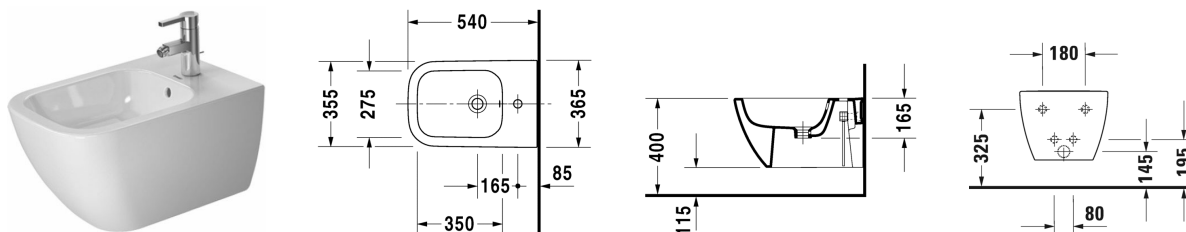

**Happy D.2 Bidet wall mounted # 225815..00 / 225815..00**

| &lt; 355 mm &gt; |

Bidet wall mounted	Dimension	Weight	Order number
with overflow, with tap platform, overflow clip chrome included, Durafix included			
<b>Colors</b>			
00 White Alpin 13 Anthracite Matt			
<b>Variant</b>			
inside colour White, outside colour White	355 x 540 mm	18.600 kilogram	225815..00
inside colour Anthracite Matt, outside colour Anthracite Matt	355 x 540 mm	18.600 kilogram	225815..00
<b>Infobox</b>			
Durafix for invisible fixation is included in delivery			
Sanitary ceramics with the special WonderGliss surface finish will remain clean and attractive-looking for a long time to come. When ordering WonderGliss please add a "1" as eleventh digit to the model number.			
<b>Accessory</b>			
Support bracket to be built in (distance 180 mm) Suitable for solid walls, for wall mounted bidet and wall mounted toilet			695200
Siphon for bidet with extended outlet pipe	1 1/4" mm	0.600 kilogram	005027
Fixing for wall mounted bidet and wall mounted toilet	Ø 12 x 180 mm	0.200 kilogram	006500